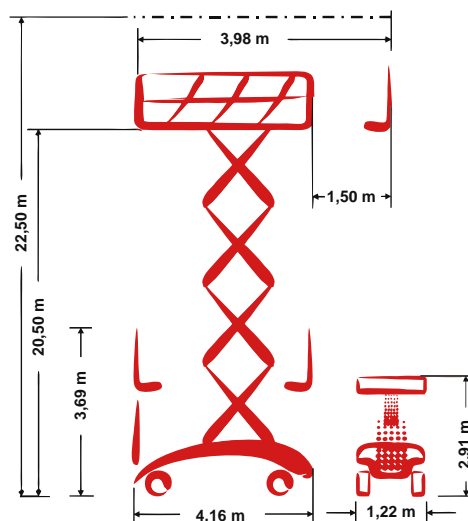

Product diagram

We reserve the right to make technical changes / improvements.

Platformers Business

PB Liftechnik GmbH | Gewerbegebiet Gassenäcker | 89429 Oberbechingen

Telefon: +49 (0) 90 77 - 95 00 - 0 | Telefax: +49 (0) 90 77 - 95 00 - 40

E-Mail: info@pbgmbh.de | Website: www.pbgmbh.de